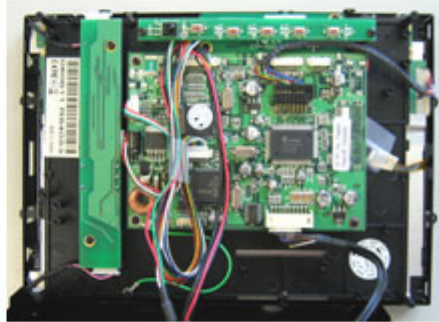

Support: [Dimensions](#)

New ! With special sunlight readable transflective TFT and high contrast (600:1) and Anti-Glare surface!

Using transflective panels and Anti-Glare touchscreens enables readability even under direct sunlight. For the first time with midrange-models, TFT panels with transflective technology are used. An anti-reflexion-coating additionally minimizes reflections on the surface. Transflective TFTs combine the advantages of reflexiv and transmissive display systems. The incoming light, which is making the surface of other display types to be unreadable, is reflected by the rear side of the panel. Because of this passive relexion the image is winning on brilliance. During dark light conditions the readability is still ensured by a transmissive backlight.

Note : This Open-Frame TFT display is an offer primarily meant for business and project customers. End consumers should only handle with unprotected electronic parts with appropriate experience.

Possible additional options (starting from a MOQ of 20 units):

- Speakers
- Auto-Dimmer
- Different cable lengths
- Other display models/sizes